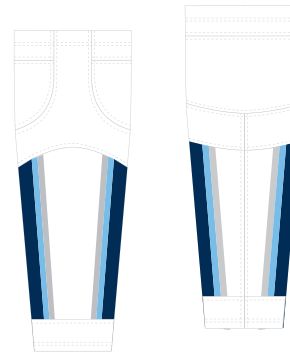

MILWAUKEE ADMIRALS

OFFICIAL HOME UNIFORM

JERSEY CREST

SHOULDER LOGO

SOCKS

FRONT

BACK

COLORS

 **NAVY BLUE**
Pantone Color:
282

 **LIGHT BLUE**
Pantone Color:
292

 **GRAY**
Pantone Color:
Cool Gray 4

 **WHITE**
Pantone Color:
N/A

MILWAUKEE ADMIRALS

OFFICIAL ROAD UNIFORM

JERSEY CREST

SHOULDER LOGO

SOCKS

FRONT

BACK

COLORS

 **NAVY BLUE**
Pantone Color:
282

 **LIGHT BLUE**
Pantone Color:
292

 **GRAY**
Pantone Color:
Cool Gray 4

 **WHITE**
Pantone Color:
N/A